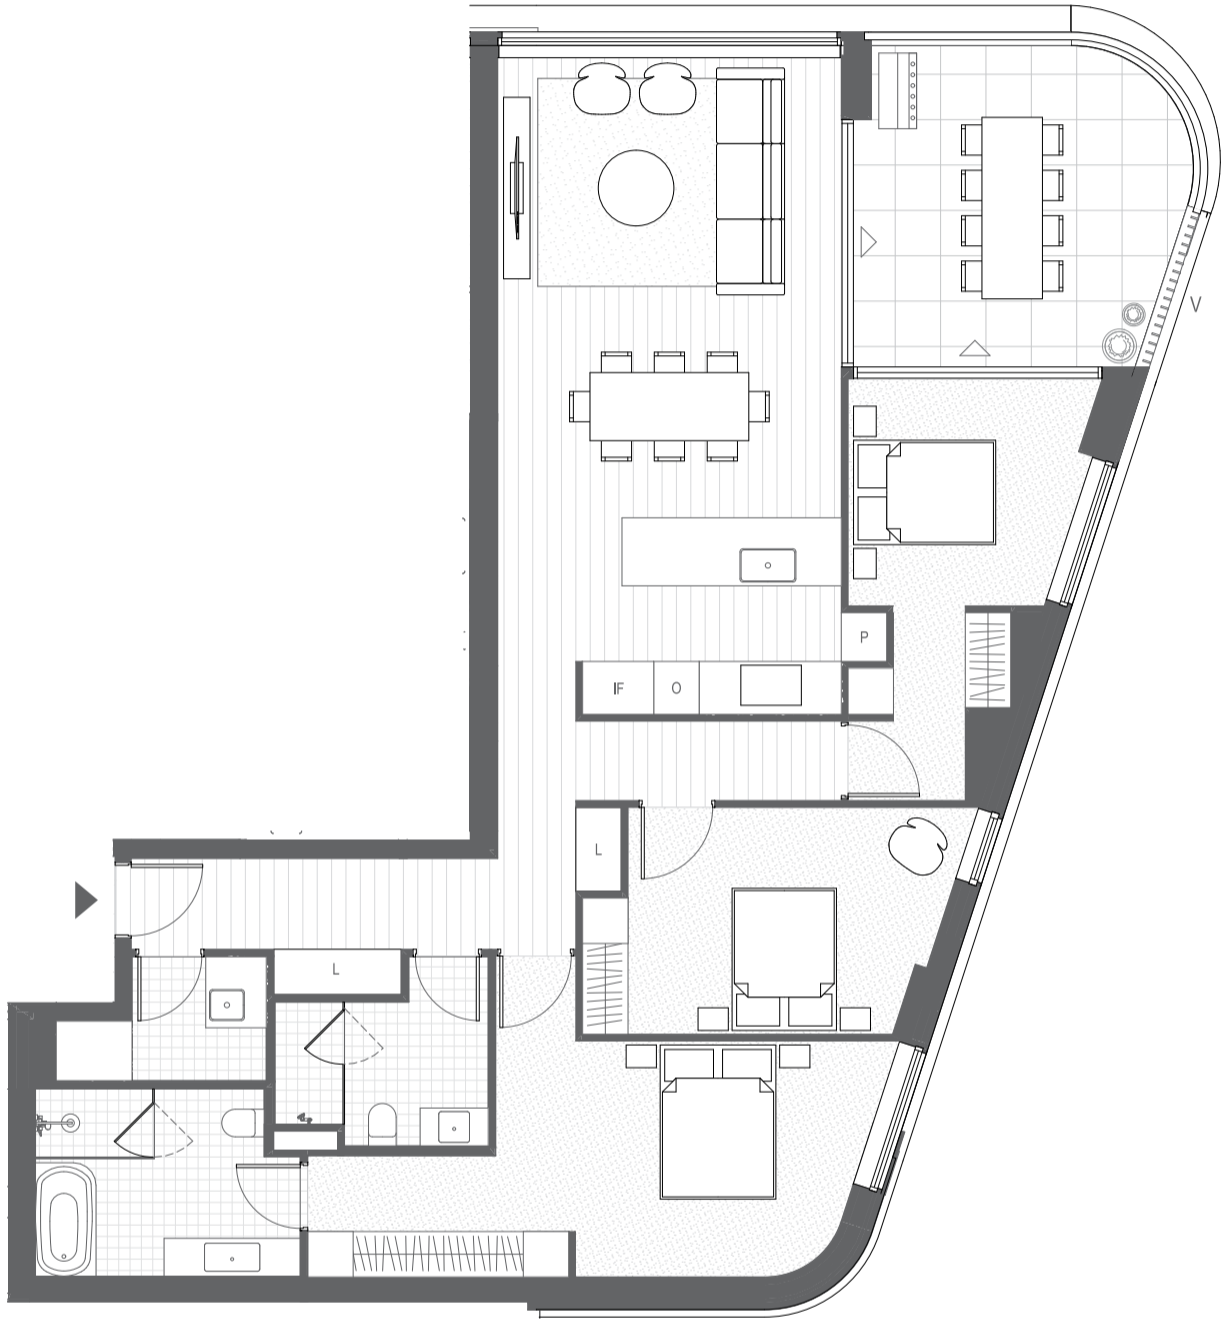

Apartment type *Eleven*

304A, 404A, 504A, 604A

LOT NO: 18, 27, 36, 45

Three Bedroom Apartment

INTERNAL	123M²
BALCONY	17M²
TOTAL	140M²

LEGEND [AS APPLICABLE]

O	OVEN STACK	S	STORE
M	MICROWAVE	L	LINEN
F	FRIDGE CAVITY	V	VERTICAL SCREEN
IF	INTEGRATED FRIDGE	PL	PLANTER
P	PANTRY